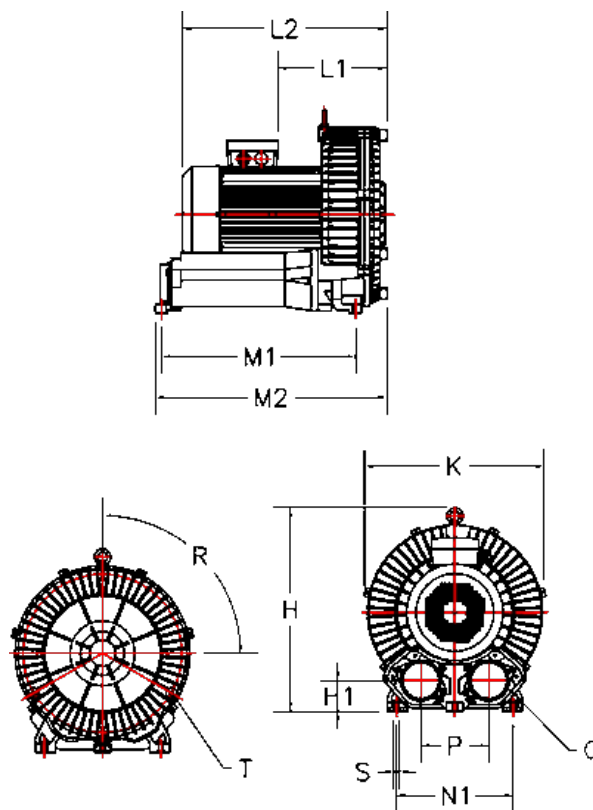

# Data Sheet

Article number: 2761042913061

Description: KLEEblower KB429-1 1,3/1,5 kW  
1x230V 50/60Hz Single stage with Klixon/built in bimetal switch

## Measures

H = 338.5	N1 = 260
H1 = 47	Noise level dB 50/60Hz = 70/73
K = 332	P = 120
L1 = 126	Q = 2-PF 2" (NPT 2")
L2 = 320	R (degrees) = 3x120
M1 = 115	S = 4 x Ø14
M2 = 321.5	T = 3 - M8X1,25 - 15 dyb
N = 298	